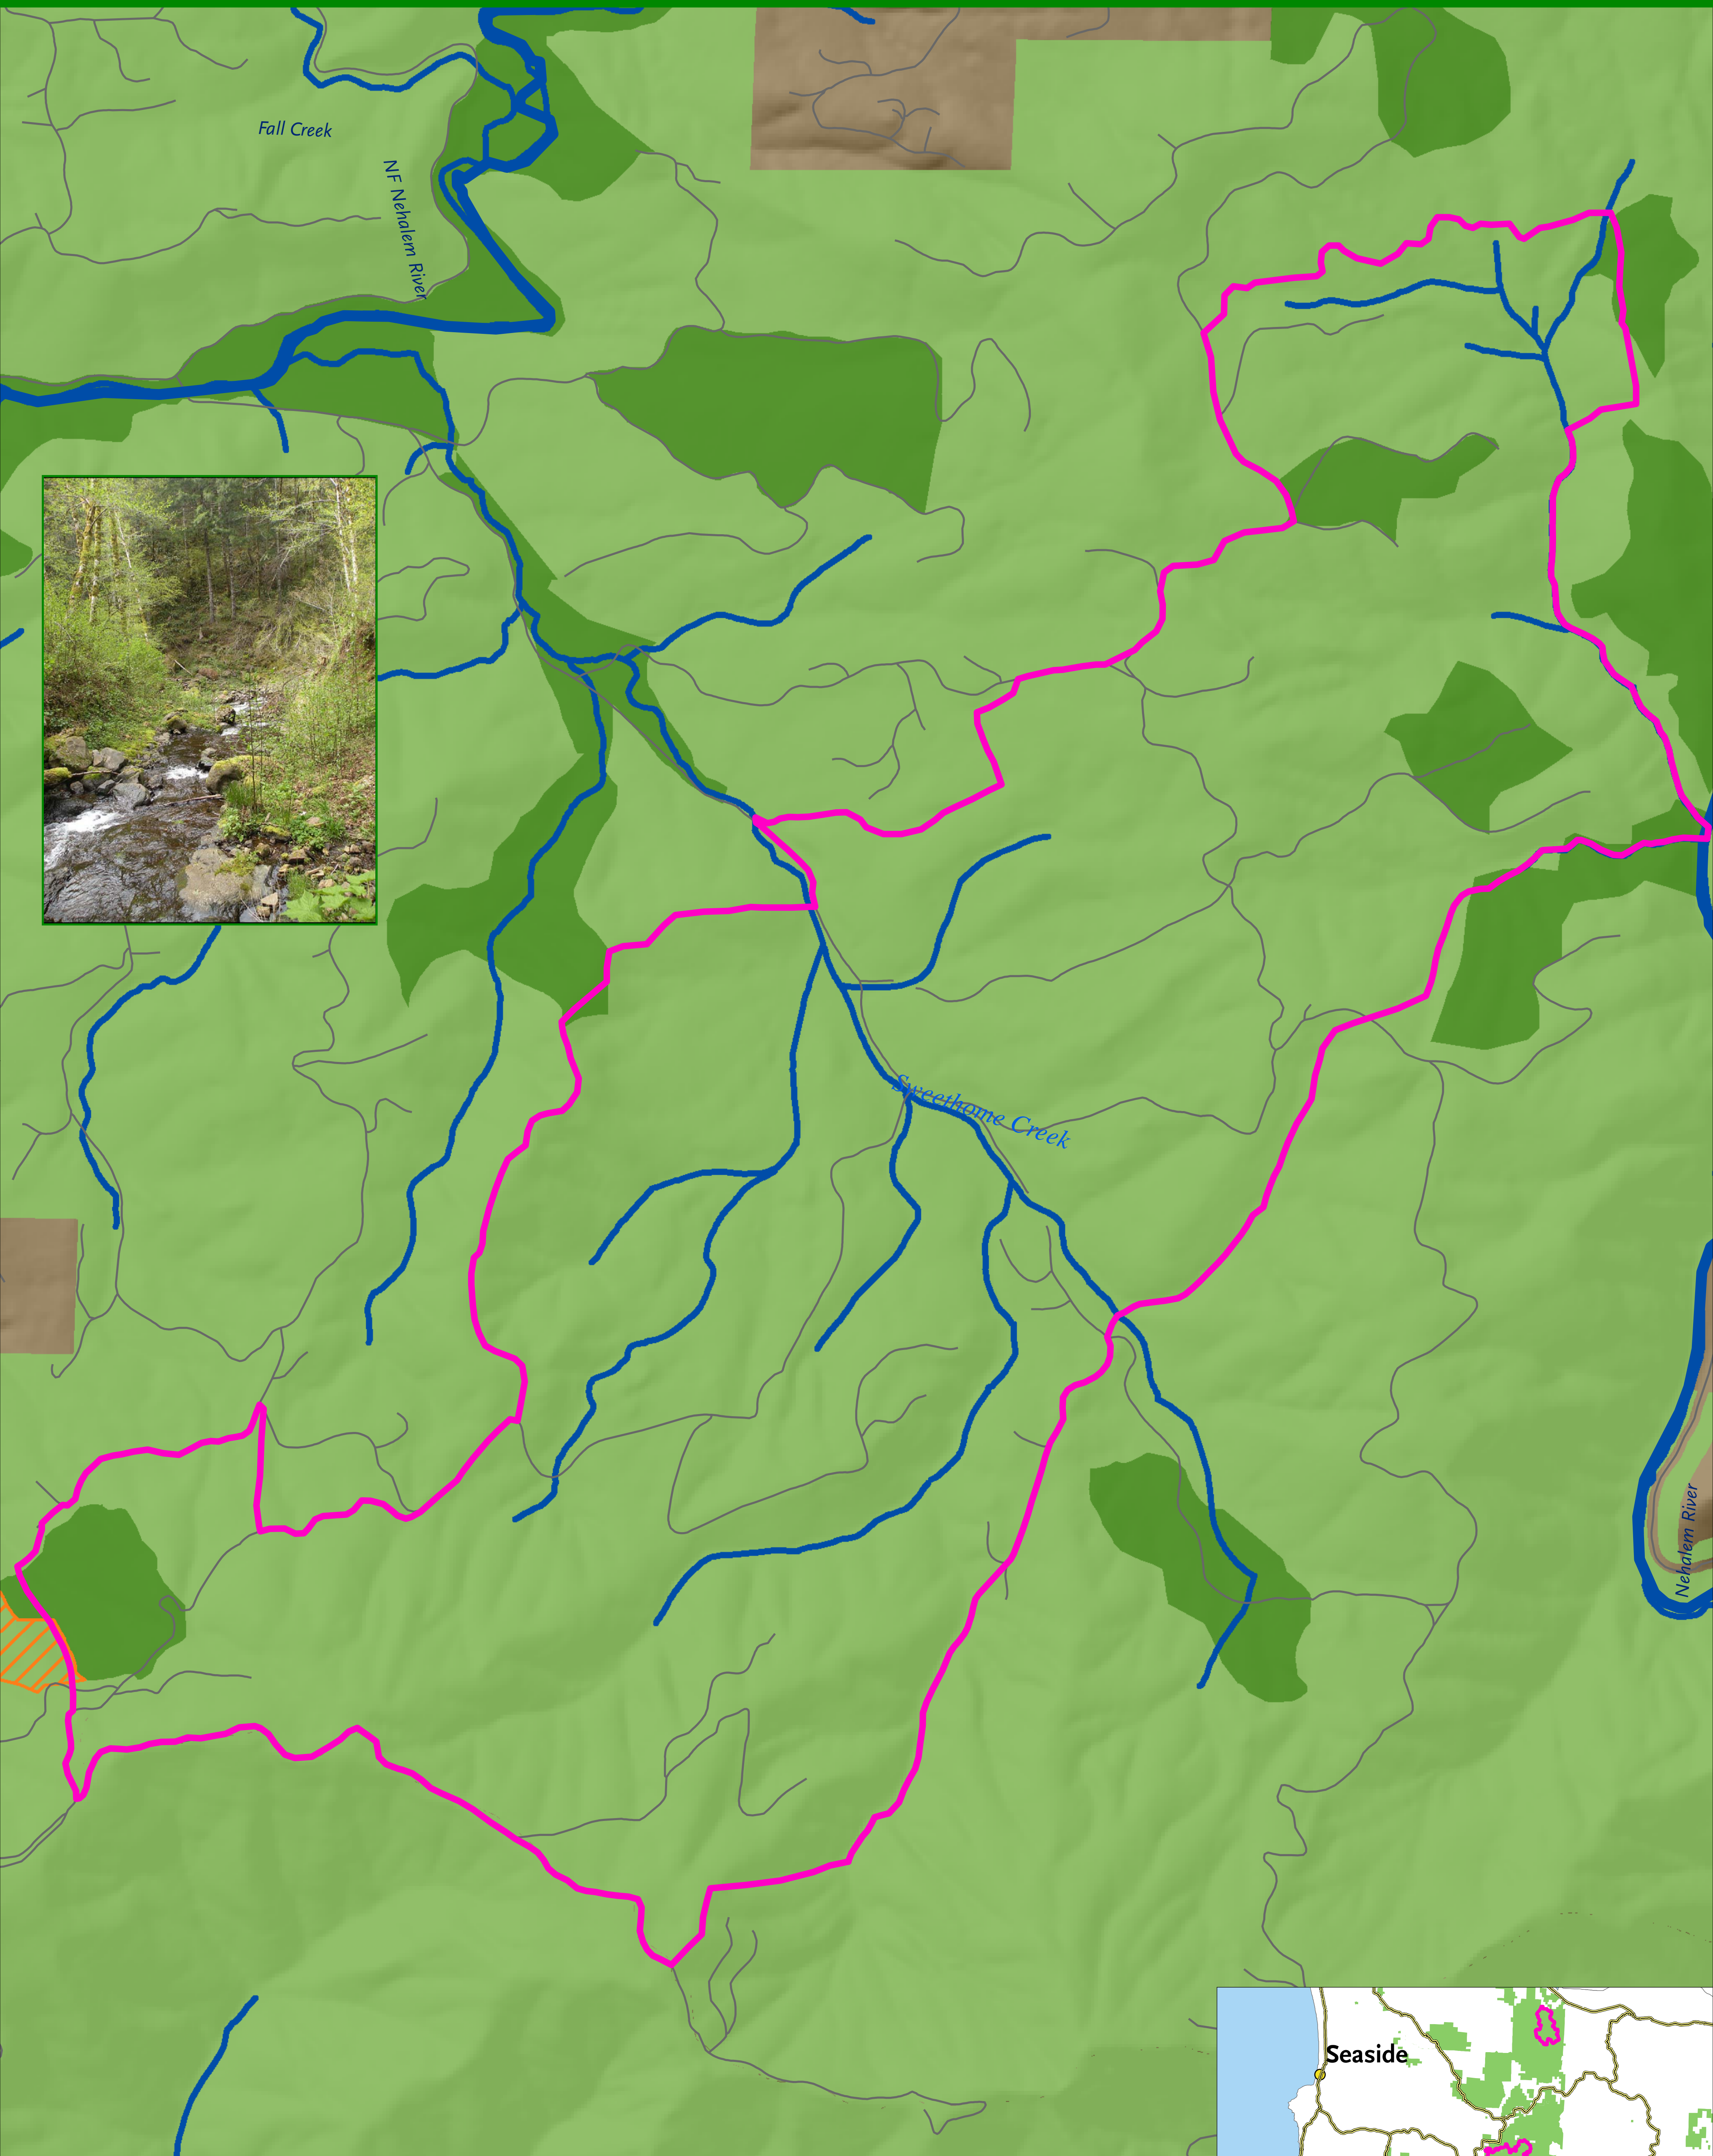

# Sweethome Wildlife Conservation Area 2,282 Acres

## Clatsop State Forest

- Roads
- Highways
- ~ Rivers
- ▨ Mabled Murrelet Habitat
- ▭ Wildlife Conservation Areas
- Older Forest
- State Forest
- Private Land