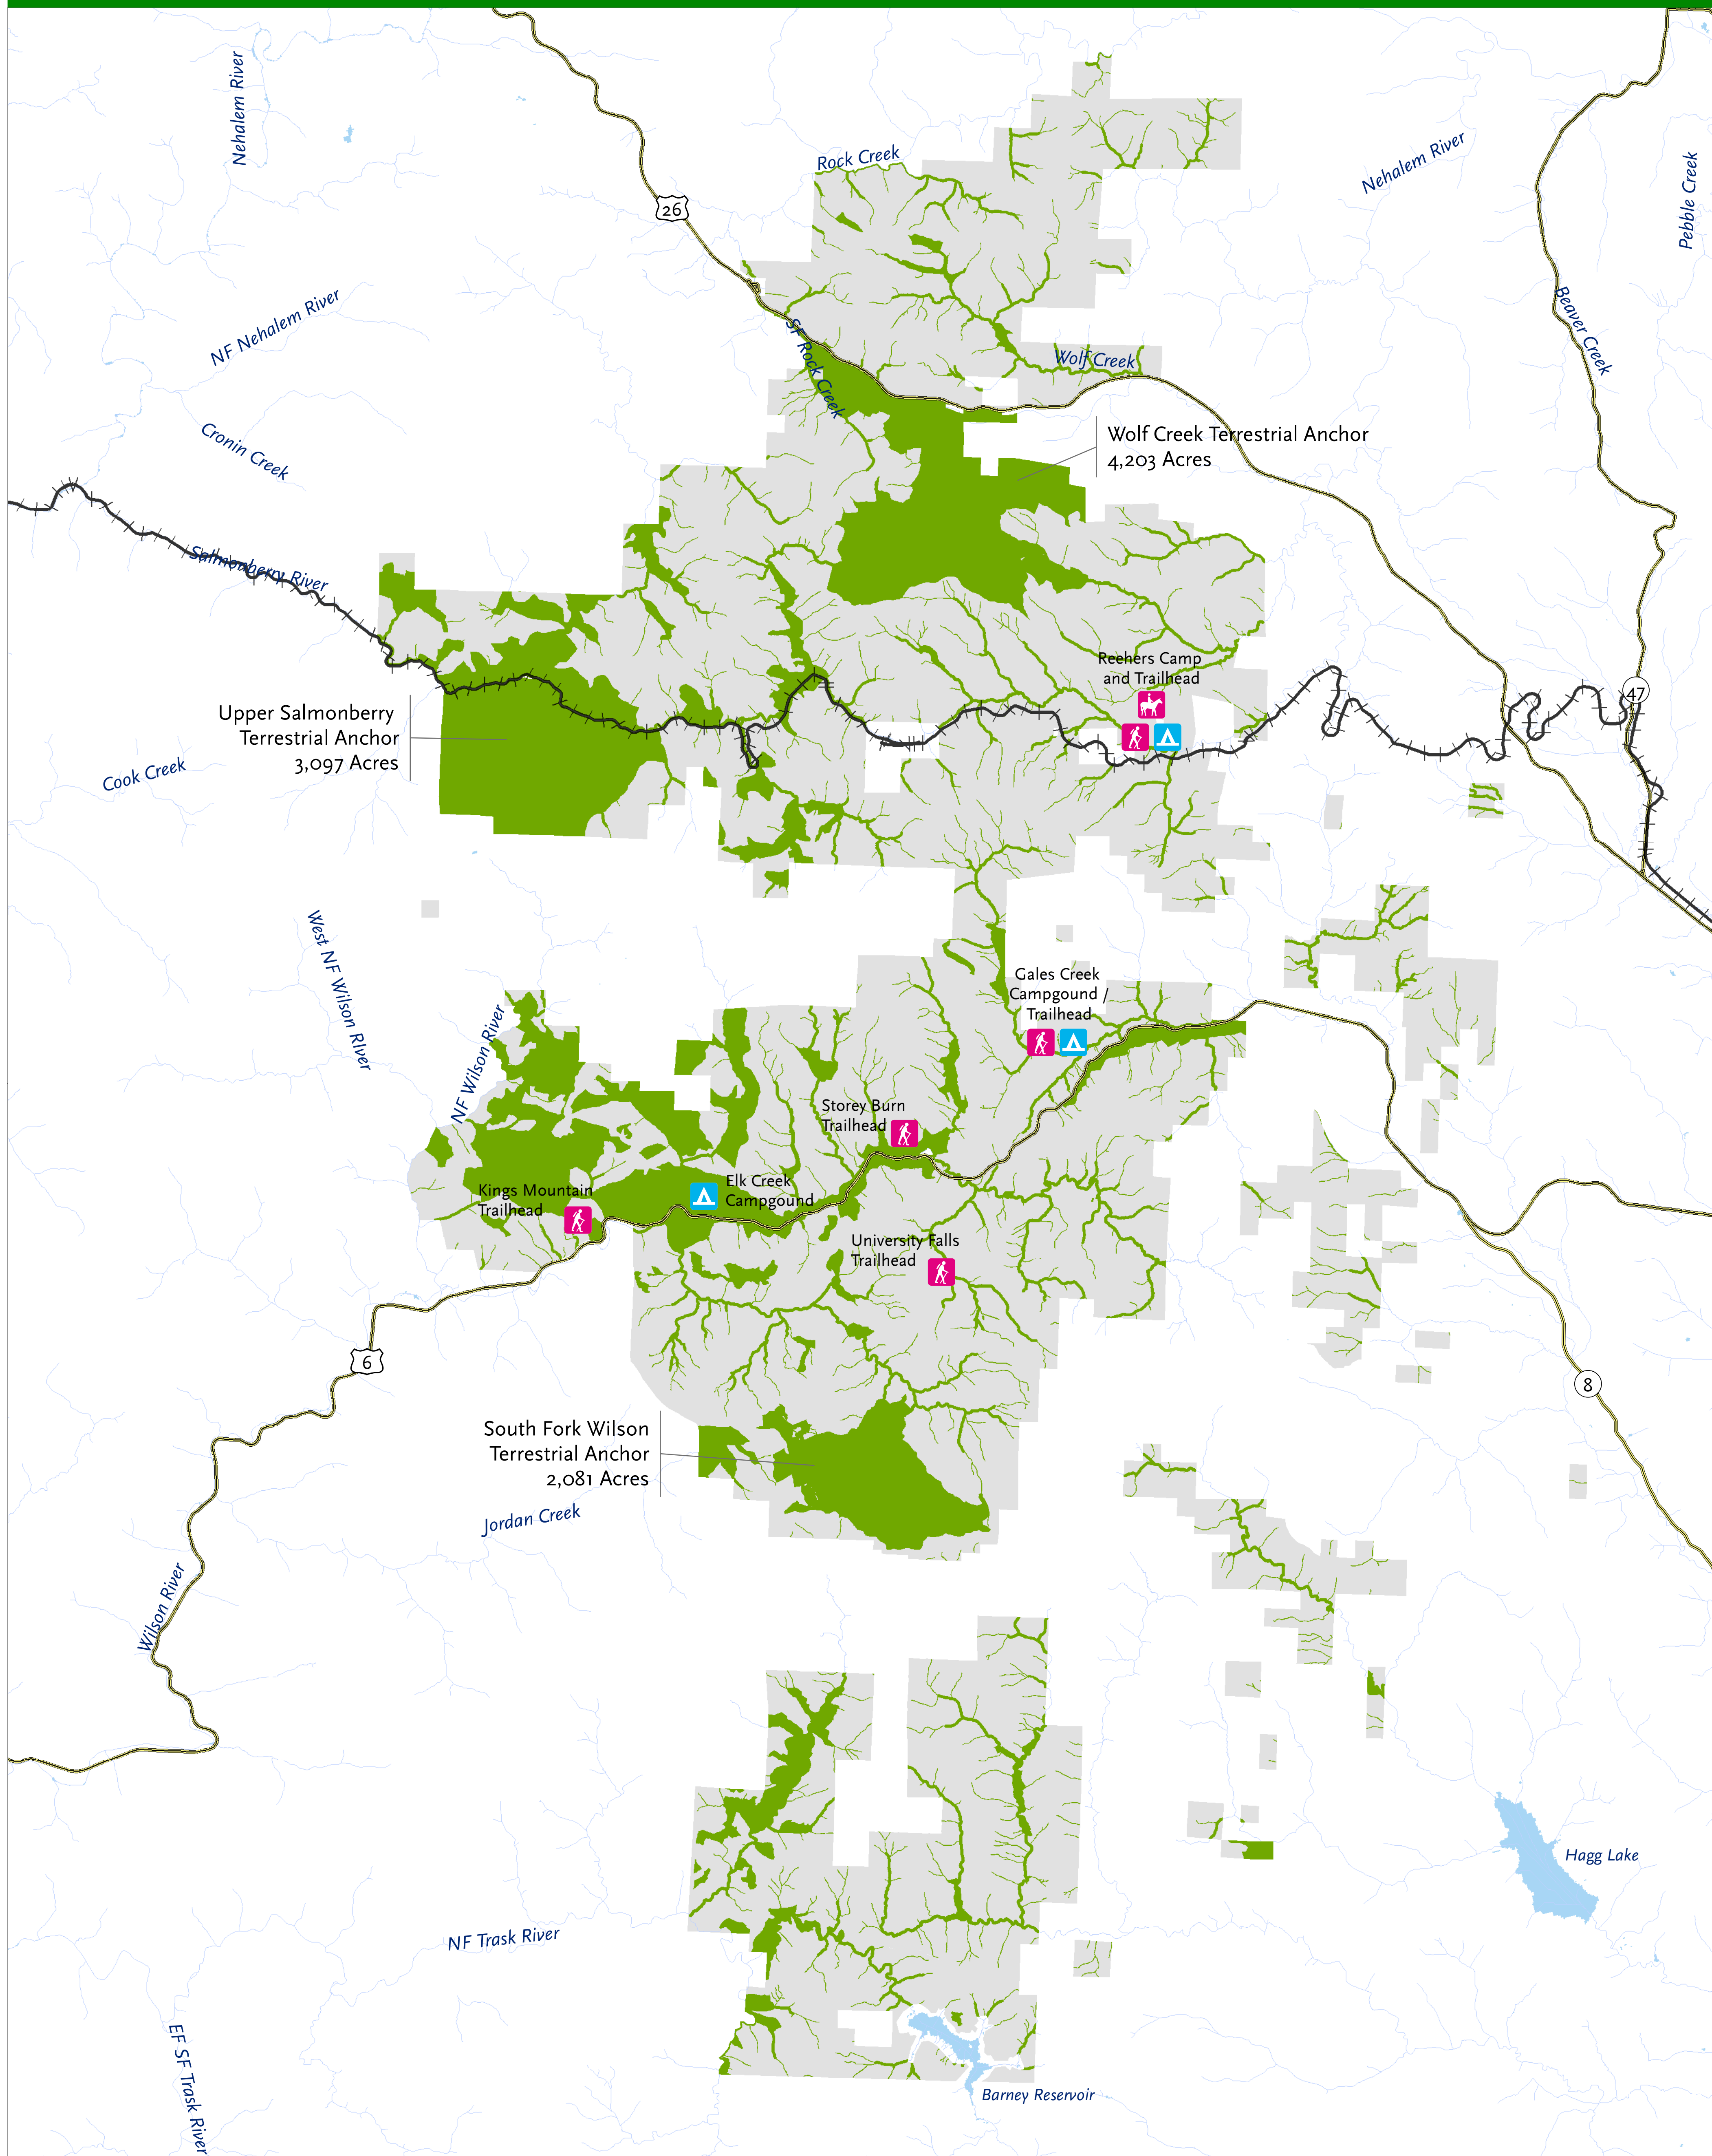

Candidate Conservation Areas

Tillamook State Forest: Forest Grove District

- Candidate Conservation Areas
- ODF Forest Grove District Ownership
- Salmonberry Railroad
- Rivers
- Highway