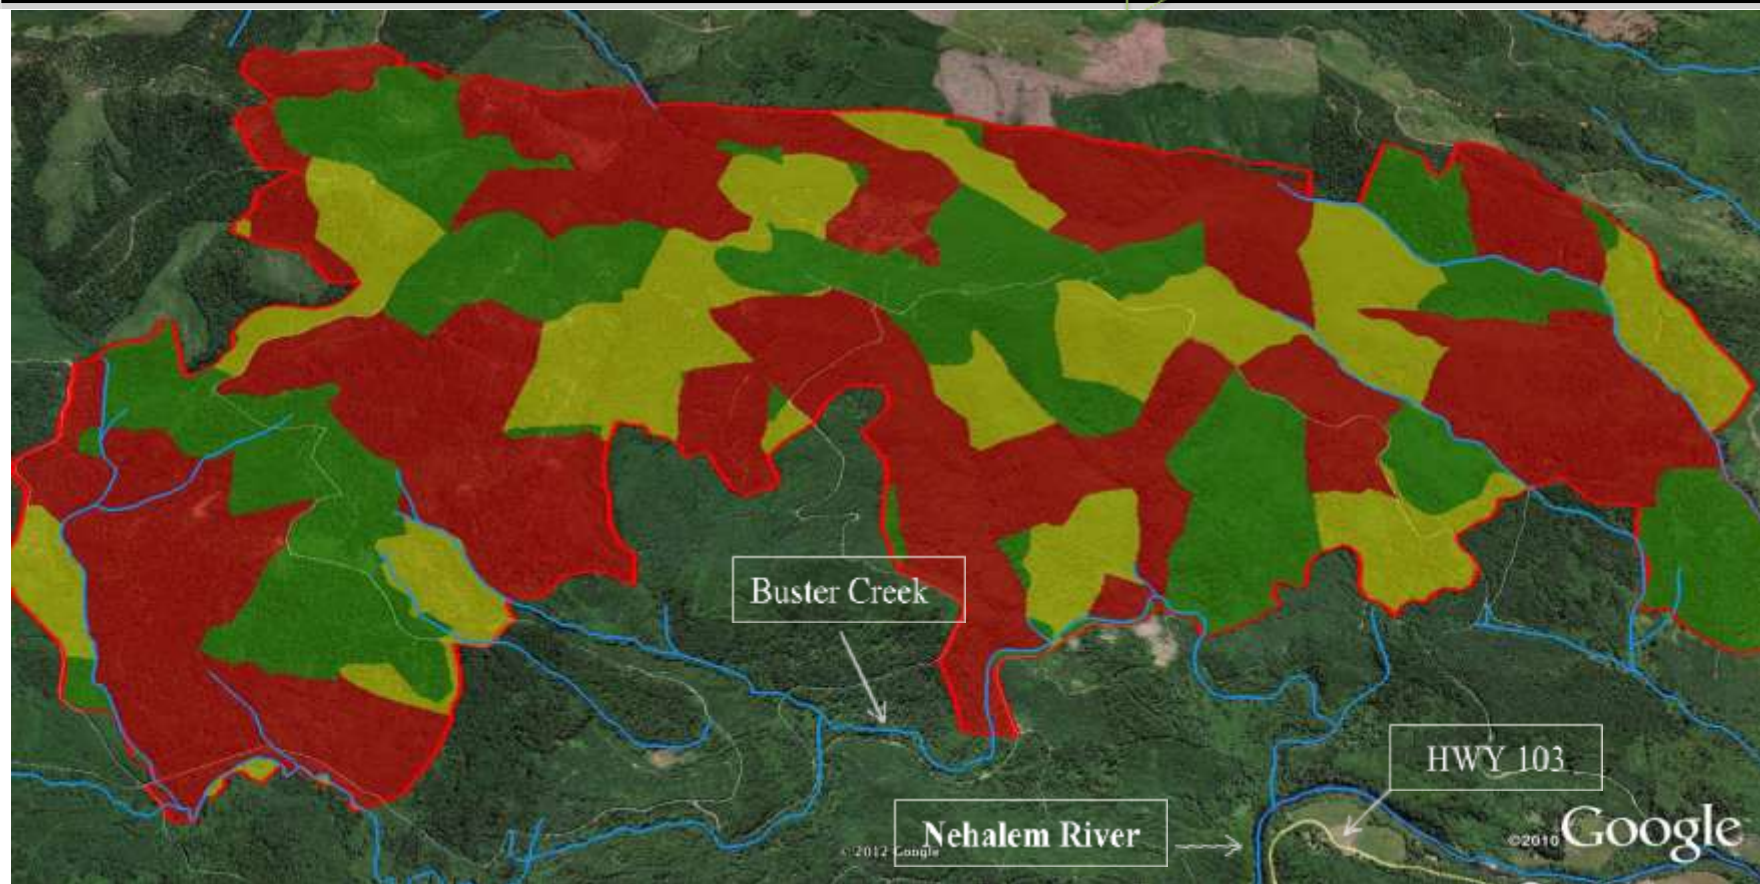

BUSTER CREEK AREA TIMBER HARVEST PROJECTION 2010-2035

← **Current Harvest Plan**

Buster Creek Area

The Buster Creek area in Clatsop Forest is a terrestrial anchor habitat which is home to a variety of wildlife that require contiguous older tree stands.

 = Clear cut

 = Partial cut

 = Fish-bearing stream

Harvests projected by
Department of
Forestry in 2010

← **Timber Industry
Supported Approach
2012 (HB 4098)**

Imagery Prepared by
The North Coast State
Forest Coalition 2012