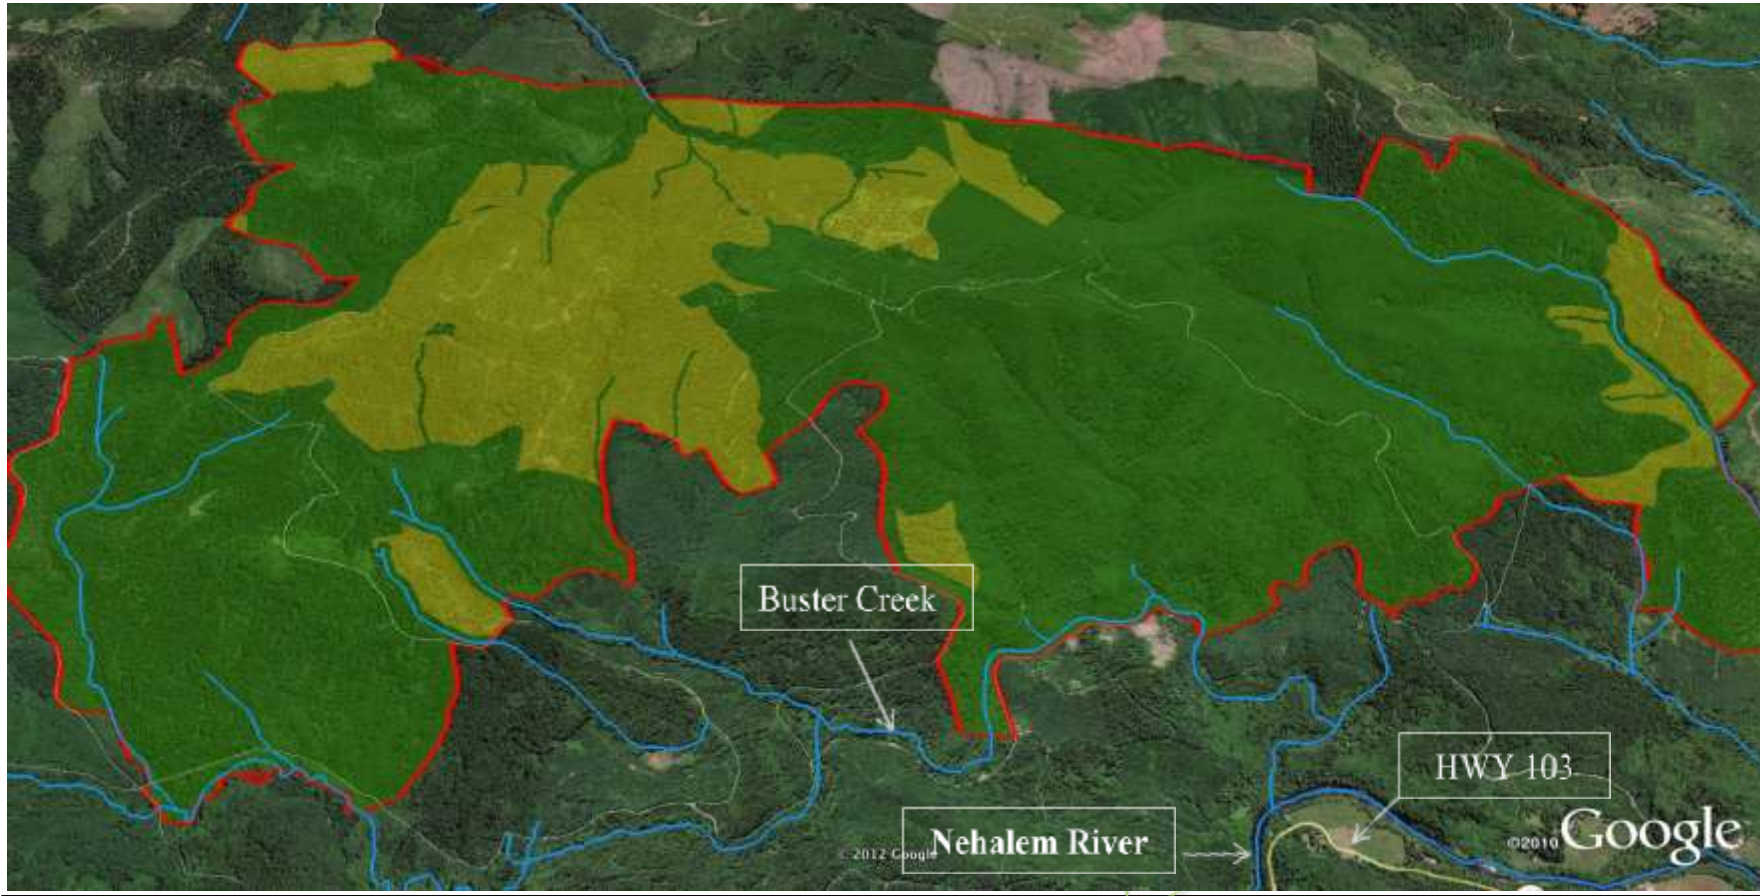

BUSTER CREEK AREA TIMBER HARVEST PROJECTION 2010-2035

← **Current Harvest Plan**

Buster Creek Area

The Buster Creek area in Clatsop Forest is a terrestrial anchor habitat which is home to a variety of wildlife that require contiguous older tree stands.

 = Clear cut

 = Partial cut

 = Fish-bearing stream

Harvests projected by
Department of
Forestry in 2010

← **Timber Industry
Supported Approach
2012 (HB 4098)**

Imagery Prepared by
The North Coast State
Forest Coalition 2012